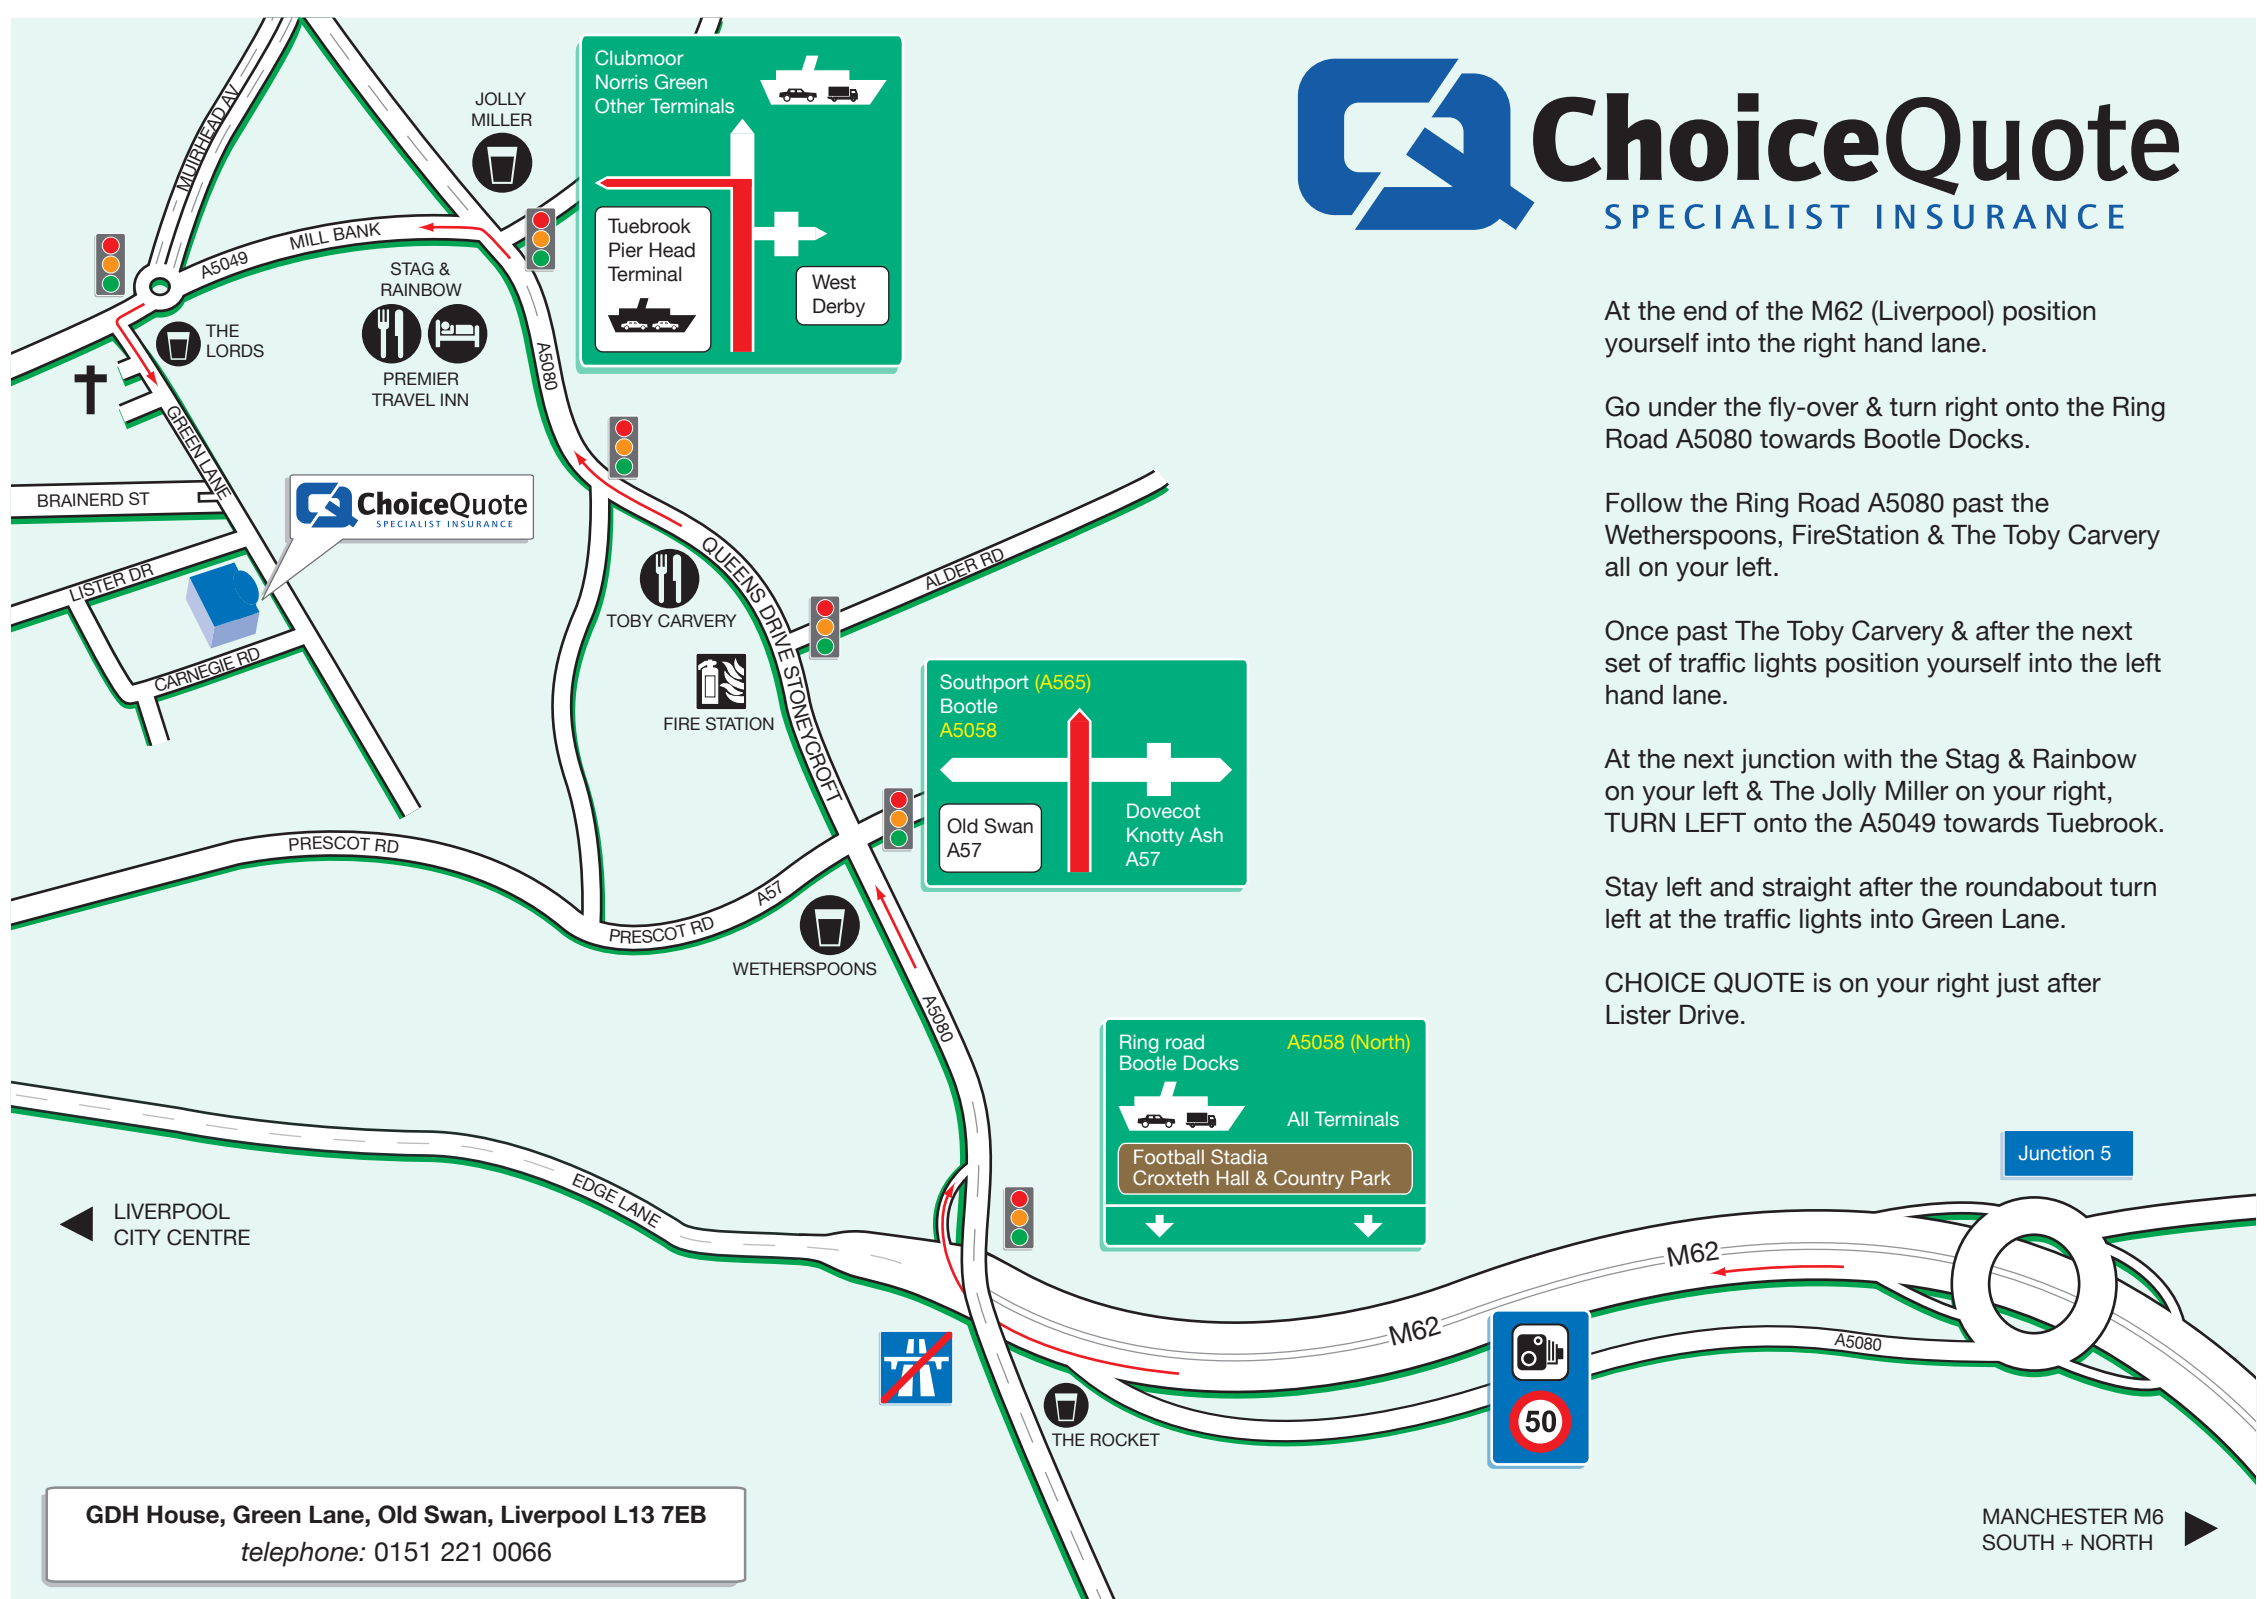

# ChoiceQuote

SPECIALIST INSURANCE

At the end of the M62 (Liverpool) position yourself into the right hand lane.

Go under the fly-over & turn right onto the Ring Road A5080 towards Bootle Docks.

Follow the Ring Road A5080 past the Wetherspoons, FireStation & The Toby Carvery all on your left.

Once past The Toby Carvery & after the next set of traffic lights position yourself into the left hand lane.

At the next junction with the Stag & Rainbow on your left & The Jolly Miller on your right, TURN LEFT onto the A5049 towards Tuebrook.

Stay left and straight after the roundabout turn left at the traffic lights into Green Lane.

CHOICE QUOTE is on your right just after Lister Drive.

**GDH House, Green Lane, Old Swan, Liverpool L13 7EB**  
 telephone: 0151 221 0066

MANCHESTER M6  
 SOUTH + NORTH